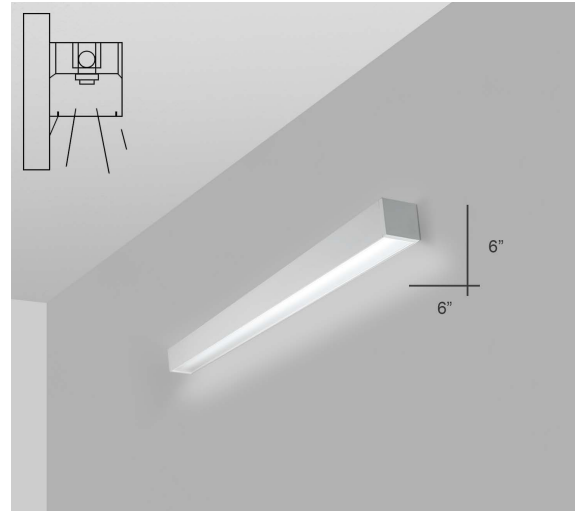

### INTENDED USE

The specification grade **Alcon Lighting i66 Series Architectural LED Linear Wall Mount Direct Light Fixture** delivers continuous clean lines and clear wall light to commercial, hospitality and residential interior wall lighting applications. Our slim profiles and stylish modern wall sconces offer excellent direct and indirect lighting, exceptional performance and versatility in offices, classrooms, conference rooms, museums, retail outlets, hotels, restaurants, and more.

### AVAILABLE LENGTHS

- 2FT** | W 6" x L 24" x H 6"
- 4FT** | W 6" x L 48" x H 6"
- 8FT** | W 6" x L 96" x H 6"
- Custom Length** | Consult Factory

### FEATURES

- Construction:** Die-formed and welded 22-gauge cold rolled steel
- Lens:** Snap In Frosted Acrylic
- Dimming Driver:** 0-10V (100-10%) 120-277V 5-Wire or Incandescent 120V 2-Wire
- CRI:** 83
- Life:** 50,000 Hours
- Listings:** cETLus Listed, Title 24 Listed