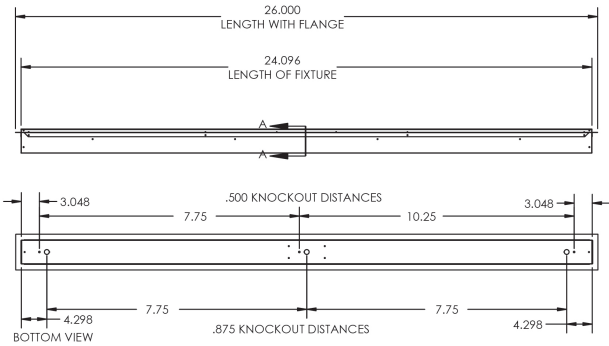

FIXTURE SPECIFICATIONS

INTENDED USE

The specification grade **Alcon Lighting i66 Series Architectural LED Linear Wall Mount Direct Light Fixture** delivers continuous clean lines and clear wall light to commercial, hospitality and residential interior wall lighting applications. Our slim profiles and stylish modern wall sconces offer excellent direct and indirect lighting, exceptional performance and versatility in offices, classrooms, conference rooms, museums, retail outlets, hotels, restaurants, and more.

AVAILABLE LENGTHS

- **2FT** | W 6" x L 24" x H 6"
- **4FT** | W 6" x L 48" x H 6"
- **8FT** | W 6" x L 96" x H 6"
- **Custom Length** | Consult Factory

FEATURES

- **Construction:** Die-formed and welded 22-gauge cold rolled steel
- **Lens:** Snap In Frosted Acrylic
- **Dimming Driver:** 0-10V (100-10%) 120-277V 5-Wire or Incandescent 120V 2-Wire
- **CRI:** 83
- **Life:** 50,000 Hours
- **Listings:** cETLus Listed, Title 24 Listed

ORDERING INFORMATION Example: (11142-2-35K-D10-WH-EM)

Model	Length | Wattage | Lumens	Color Temp	Dimming Driver	Finish	Options		
11142 i66 Wall	2 2 Foot | 30 Watts | 3400 Lumens	35K 3500K	D10 120-277V 5-Wire 0-10V (100% -10%)	WH White	CRWK Continuous Row Wire Kit		
	4 4 Foot | 36 Watts | 4200 Lumens	40K 4000K					
	8 8 Foot | 72 Watts | 8400 Lumens	50K 5000K	INC 120V 2-Wire Incandescent (100%-1%)	BK Black	EM Emergency Backup Battery		
						SL Silver	DS Integrated Daylight Sensor